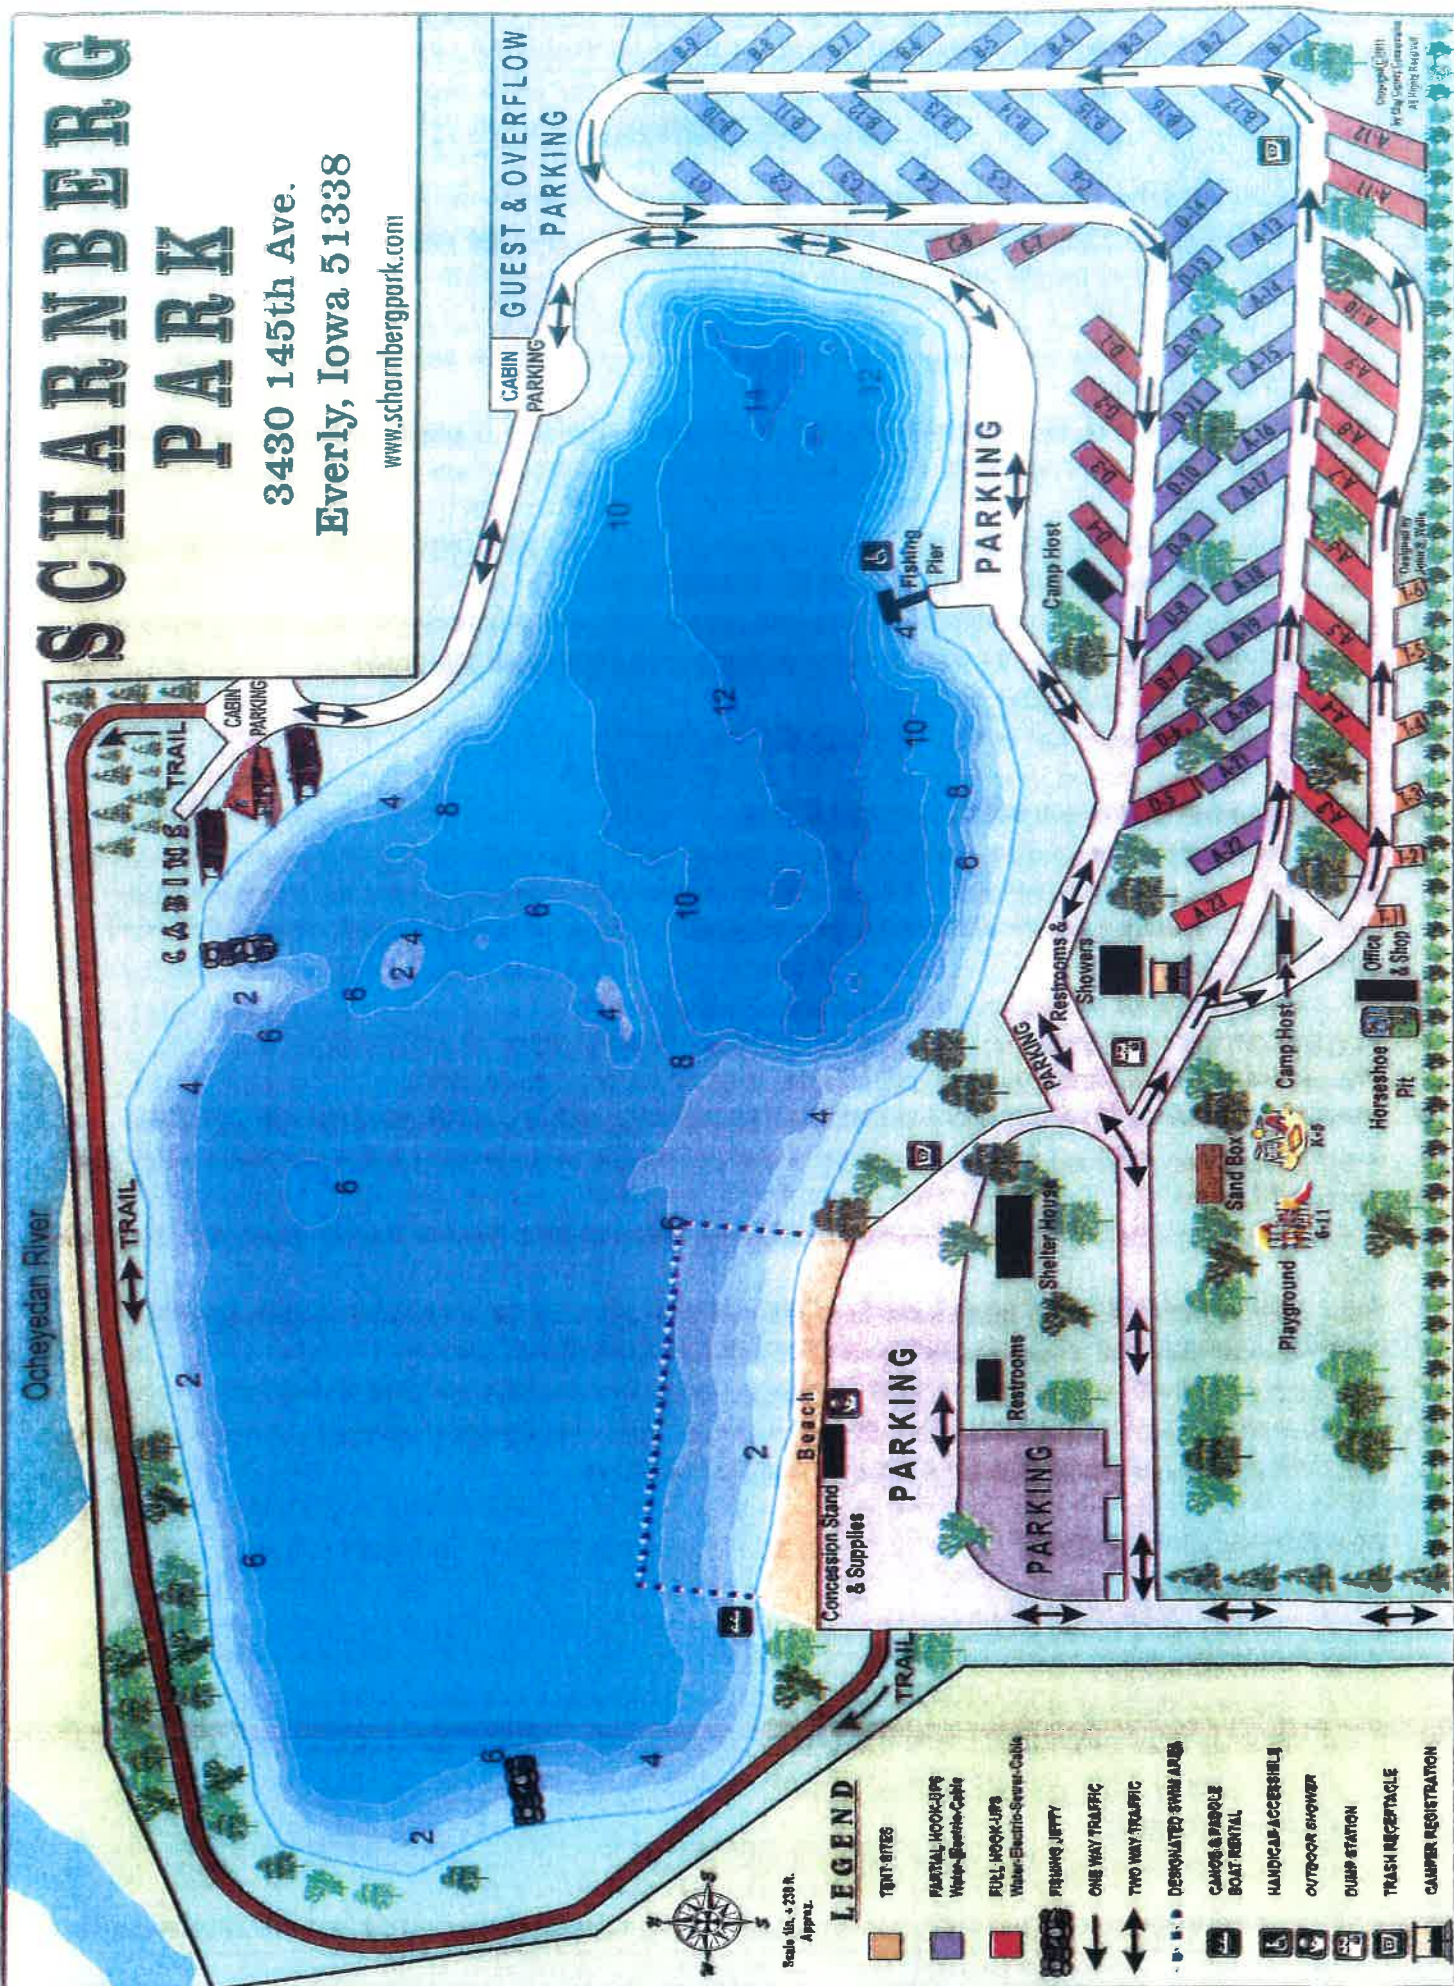

# SCHARNBERG PARK

3430 145th Ave.  
 Evely, Iowa 51338  
[www.scharnbergpark.com](http://www.scharnbergpark.com)

- LEGEND**
- TENT-ENTRIS
  - PARTIAL HOOK-UPS  
Water-Sewer-Cable
  - FULL HOOK-UPS  
Water-Electric-Sewer-Cable
  - FRAMES JERRY
  - ONE WAY TRAFFIC
  - TWO WAY TRAFFIC
  - DESIGNATED SWIM AREA
  - CAMPS & PEOPLE
  - BOAT RENTAL
  - HANDICAP ACCESSIBLE
  - OUTDOOR SHOWER
  - PUMP STATION
  - TRASH RECEPTACLE
  - CAMPER REGISTRATION

Scale: 1" = 200 ft.  
 Approx.

Copyright © 1991  
 by Day Camp Enterprises  
 All Rights Reserved

Original by  
 John & Wile